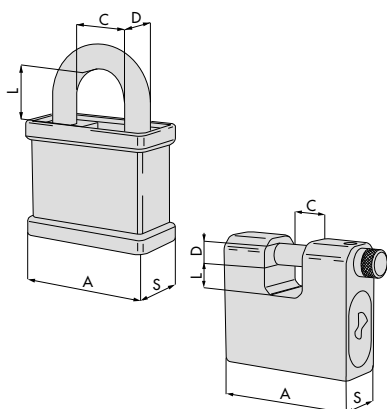

C3000
Sistema Protetto

55	25,0	11,0	25,0	25,0	6	100430 001	0,565	6	1 2805N 55 0
55	25,0	11,0	45,0	25,0	6	100430 001	0,601	6	1 2805N 56 0
55	26,0	11,0	65,0	25,0	6	100430 001	0,610	6	1 2805N 57 0
70	31,0	14,0	25,0	26,0	6	100430 001	0,880	6	1 2805N 70 0
70	31,0	14,0	45,0	26,0	6	100430 001	0,927	6	1 2805N 71 0
70	31,0	14,0	65,0	26,0	6	100430 001	0,954	6	1 2805N 72 0

66	20,0	10,0	11,0	25,0	6	100430 001	0,685	6	1 2855N 66 0
66	18,0	14,0	17,5	28,0	6	100430 001	0,837	6	1 2855N 67 0
75	27,0	12,0	13,5	28,0	6	100430 001	0,852	6	1 2855N 75 0
84	36,0	12,0	17,5	28,0	6	100430 001	0,970	6	1 2855N 84 0
84	36,0	14,0	17,5	28,0	6	100430 001	0,983	6	1 2855N 85 0

Chi è Allegion™

Allegion (NYSE: ALLE) è un pioniere globale della sicurezza con marchi leader quali CISA®, Interflex®, LCN®, Schlage®, SimonsVoss® e Von Duprin®. Specializzata nella sicurezza di porte e accessi, Allegion produce una vasta gamma di soluzioni per abitazioni, ambienti di lavoro, scuole e altre realtà pubbliche. Allegion è una realtà da 2 miliardi di dollari e offre prodotti in circa 130 paesi.

Ulteriori informazioni su allegion.com

CISA S.p.A.
Via Oberdan, 42
48018 Faenza (RA) Italy
Tel. +39 0546 677111
Fax +39 0546 677150
cisa.vendite@allegion.com
cisa.com

AXA ■ **BRICARD** ■ **Briton** ■ **CISA** ■ **interflex**
KRYPTONITE ■ **NORMBAU** ■ **SimonsVoss** technologies ■ **TRELOCK**

ALLEGION™