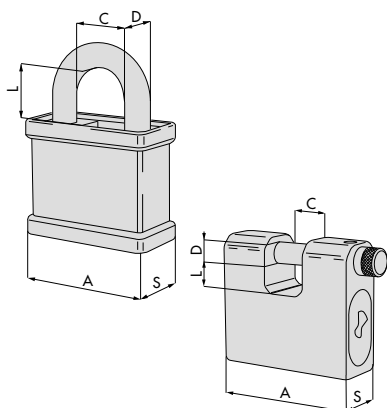

Astral TEKNO
Sistema Brevettato

55	25,0	11,0	25,0	25,0	10	10069000000CL	0,565	6	1 2805M 55 0
55	25,0	11,0	45,0	25,0	10	10069000000CL	0,601	6	1 2805M 56 0
55	26,0	11,0	65,0	25,0	10	10069000000CL	0,610	6	1 2805M 57 0
70	31,0	14,0	25,0	26,0	10	10069000000CL	0,880	6	1 2805M 70 0
70	31,0	14,0	45,0	26,0	10	10069000000CL	0,927	6	1 2805M 71 0
70	31,0	14,0	65,0	26,0	10	10069000000CL	0,954	6	1 2805M 72 0

66	20,0	10,0	11,0	25,0	10	10069000000CL	0,685	6	1 2855M 66 0
66	18,0	14,0	17,5	28,0	10	10069000000CL	0,837	6	1 2855M 67 0
75	27,0	12,0	13,5	28,0	10	10069000000CL	0,852	6	1 2855M 75 0
84	36,0	12,0	17,5	28,0	10	10069000000CL	0,970	6	1 2855M 84 0
84	36,0	14,0	17,5	28,0	10	10069000000CL	0,983	6	1 2855M 85 0