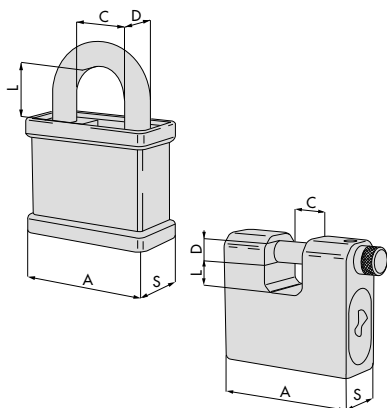

ARTICOLO

Tipo Dim. Mano Fin. Pergi. Spec.

**AP4**  
**Sistema Brevettato**

55	25,0	11,0	25,0	25,0	12	100810 00 00	0,565	6	<b>1 2805P 55 0</b>
55	25,0	11,0	45,0	25,0	12	100810 00 00	0,601	6	<b>1 2805P 56 0</b>
55	26,0	11,0	65,0	25,0	12	100810 00 00	0,610	6	<b>1 2805P 57 0</b>
70	31,0	14,0	25,0	26,0	12	100810 00 00	0,880	6	<b>1 2805P 70 0</b>
70	31,0	14,0	45,0	26,0	12	100810 00 00	0,927	6	<b>1 2805P 71 0</b>
70	31,0	14,0	65,0	26,0	12	100810 00 00	0,954	6	<b>1 2805P 72 0</b>